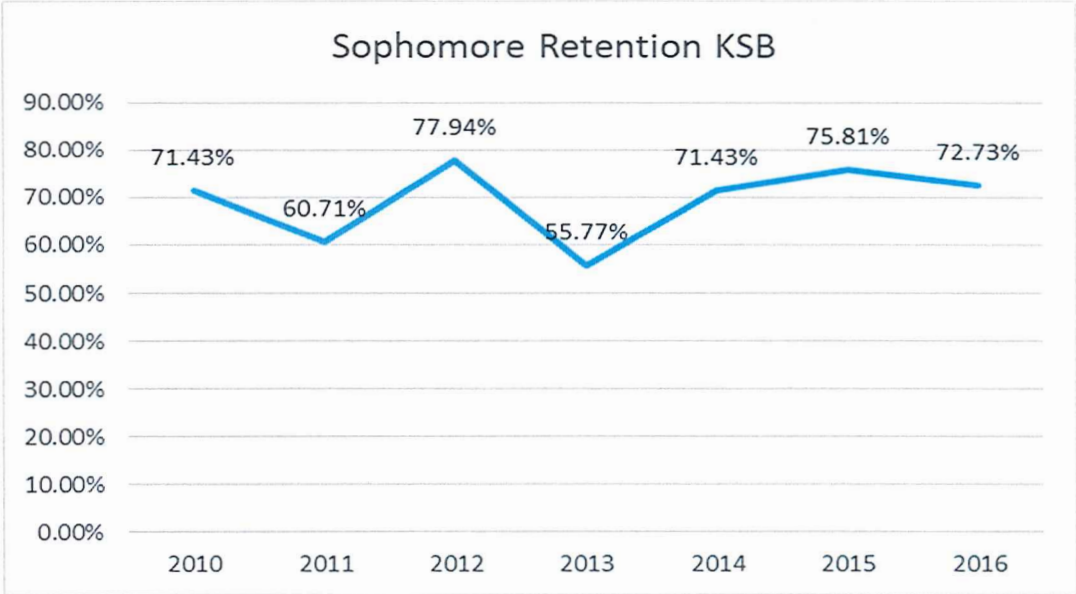

Associate Programs

Associate in Business Administration	1
Associate in Accounting	2

Ketner School of Business sophomore retention

College of Graduate and Professional Studies 6 year retention rate (stated in %)