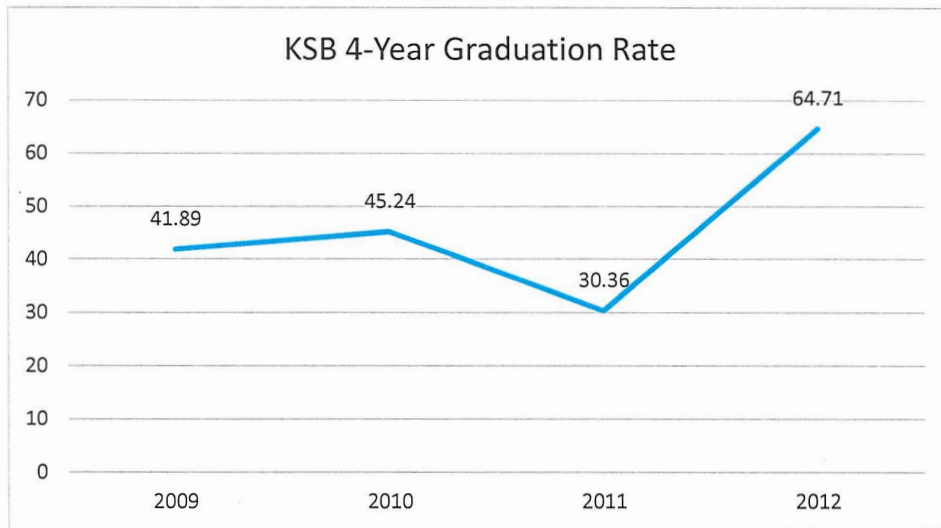

Ketner School of Business 4 year graduation rate (stated in %)