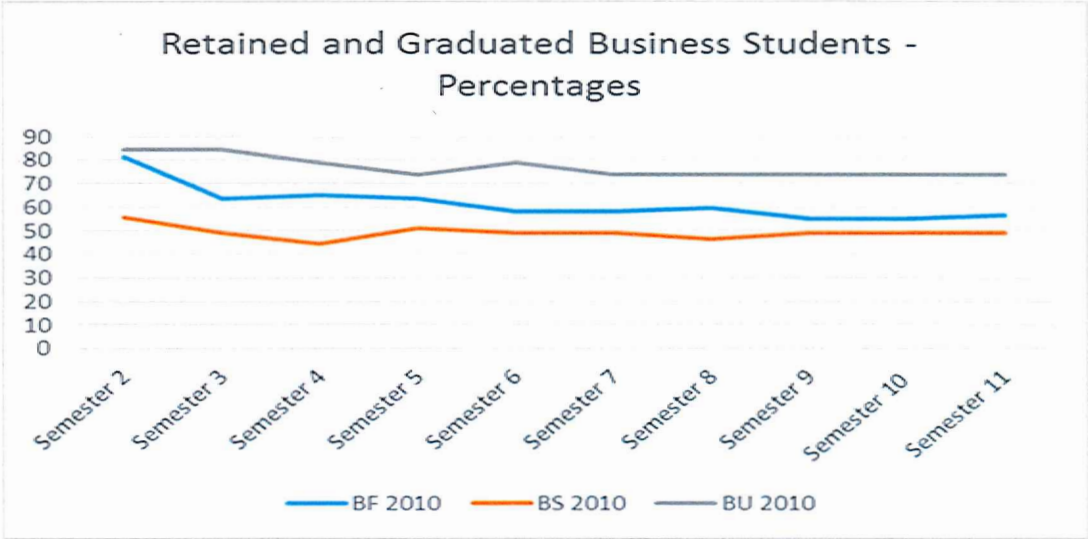

Associate Programs

Associate in Business Administration	1
Associate in Accounting	2

Ketner School of Business sophomore retention

College of Graduate and Professional Studies 6 year retention rate (stated in %)