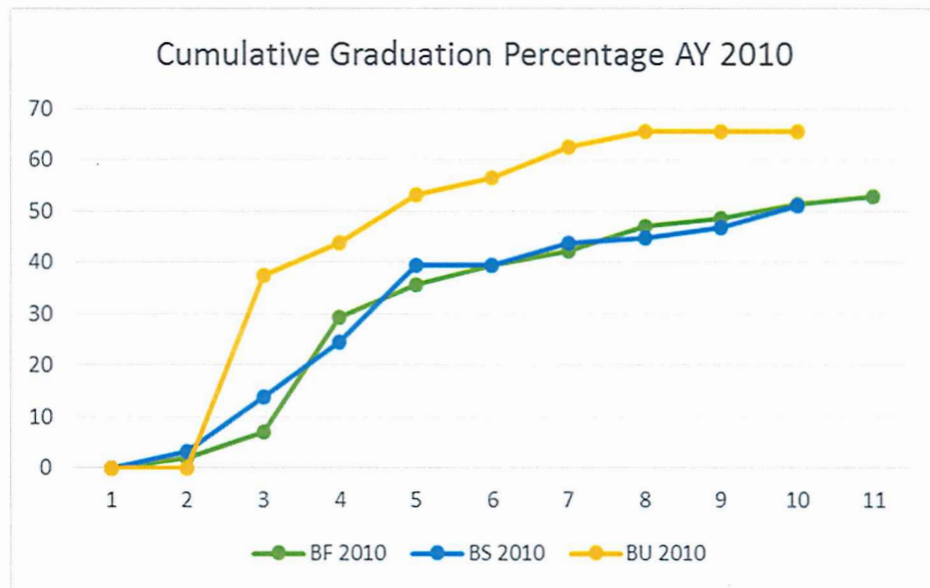

College of Graduate and Professional Studies 6 year graduation rate (stated in %)