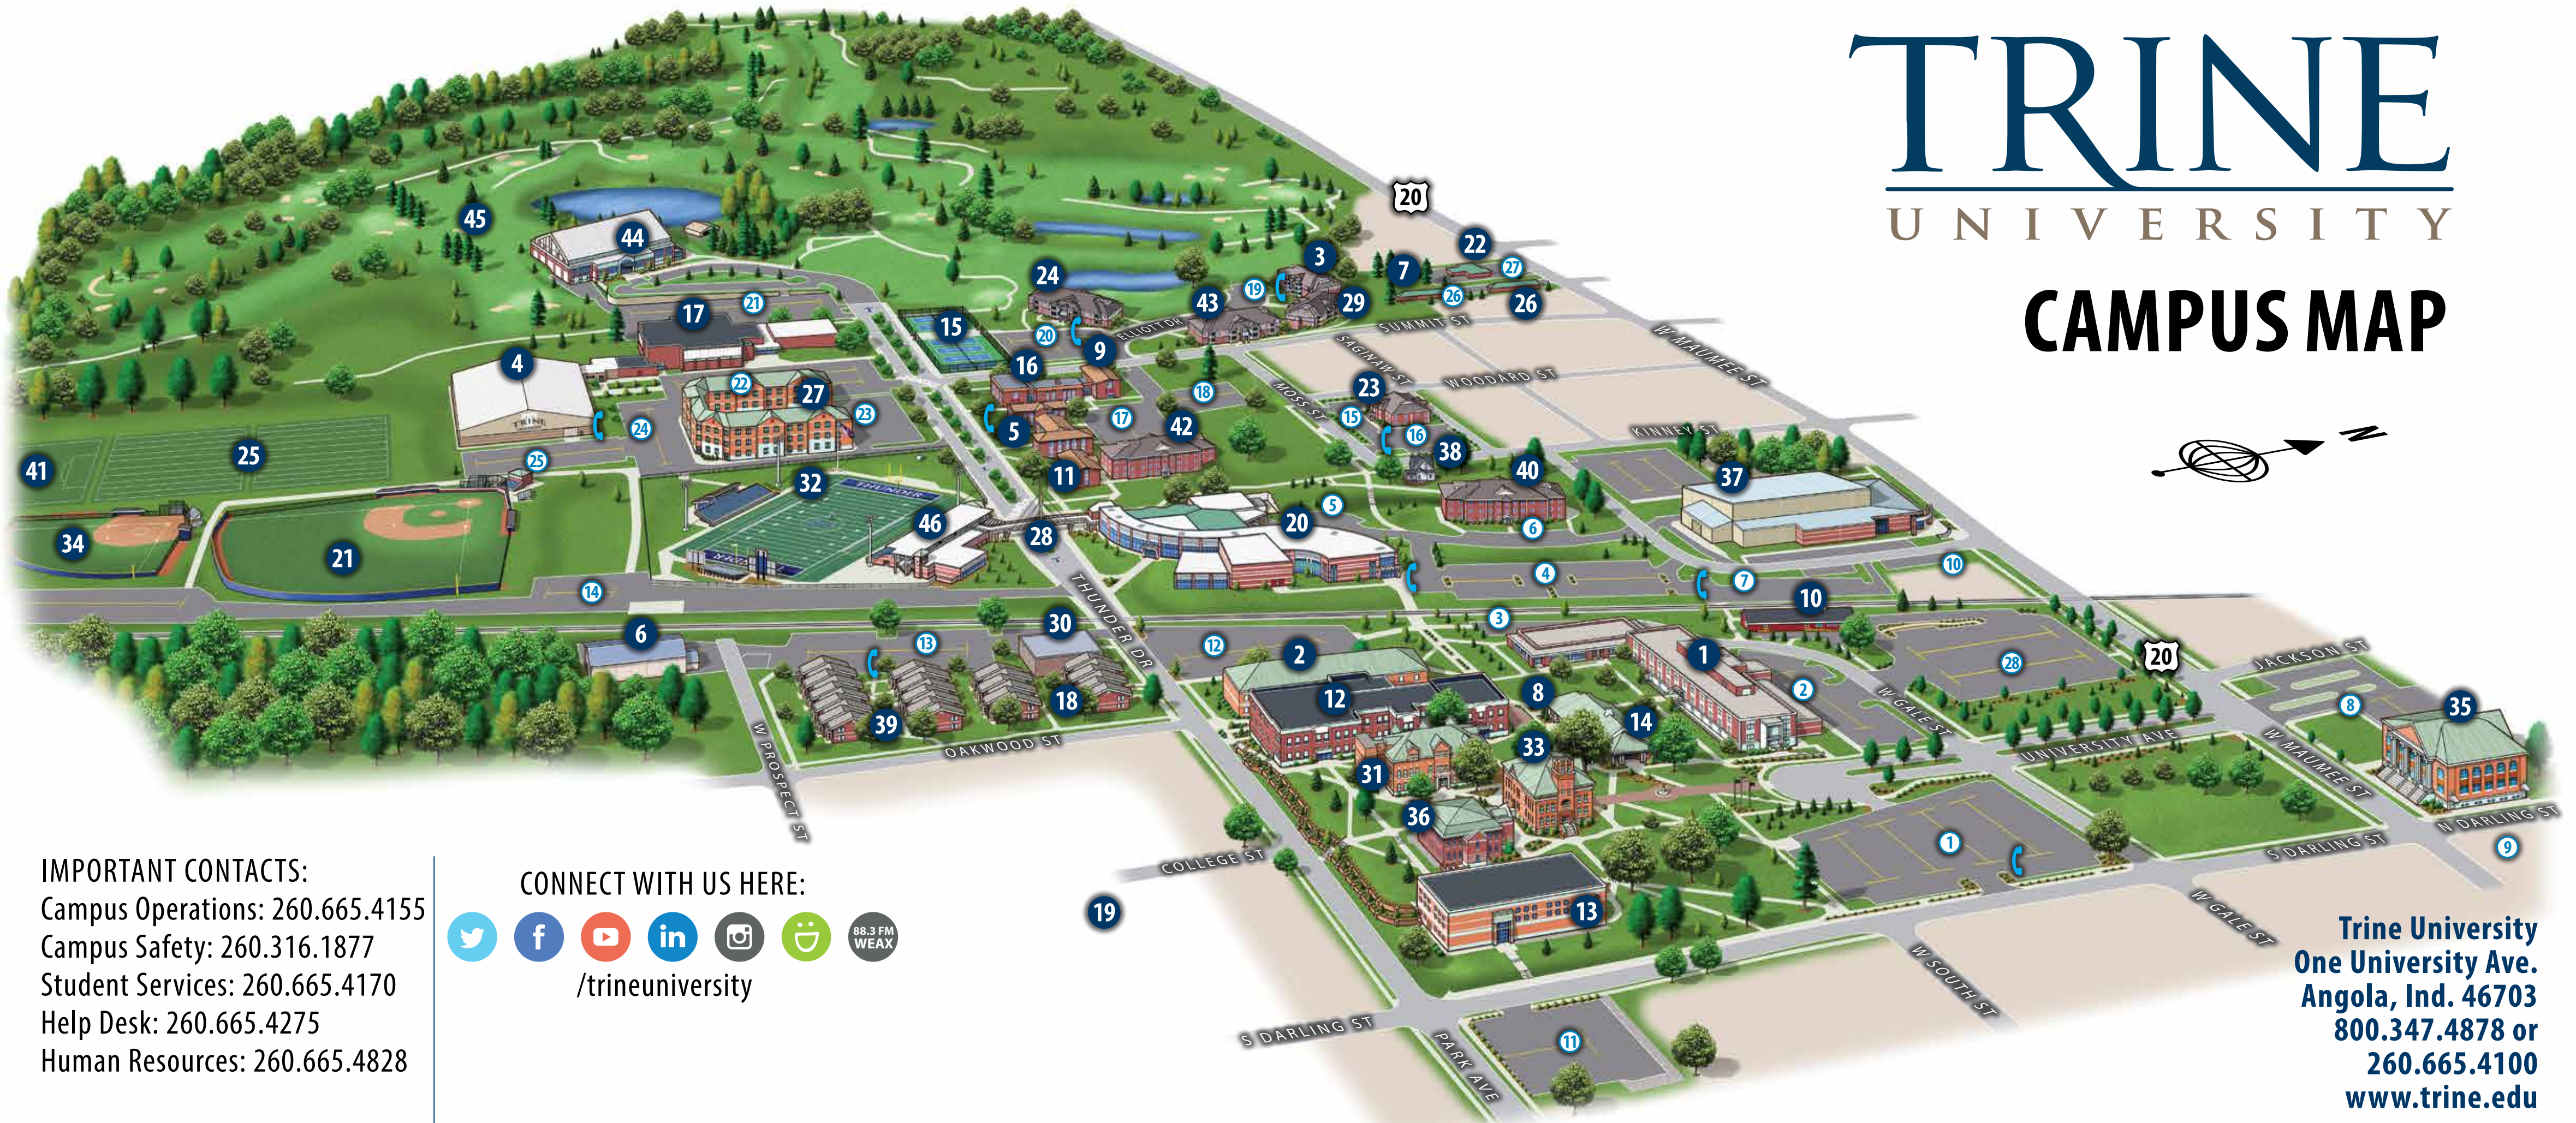

TRINE

UNIVERSITY

CAMPUS MAP

IMPORTANT CONTACTS:
 Campus Operations: 260.665.4155
 Campus Safety: 260.316.1877
 Student Services: 260.665.4170
 Help Desk: 260.665.4275
 Human Resources: 260.665.4828

CONNECT WITH US HERE:

/trineuniversity

Trine University
 One University Ave.
 Angola, Ind. 46703
 800.347.4878 or
 260.665.4100
www.trine.edu

- KEY:**
- 1. Best Hall of Science
 - 2. Jim and Joan Bock Center for Innovation and Biomedical Engineering
 - 3. Bukoff Apartments
 - 4. Keith E. Busse/Steel Dynamics Inc. Athletic and Recreation Center
 - 5. Cameron Hall/Platt Hall
 - 6. Campus Operations
 - 7. Capri Hall
 - 8. Centennial Station
 - 9. Conrad Hall/Alwood Hall
 - 10. The Depot Mexican Grill

- 11. Fabiani Hall
- 12. Fawick Hall
- 13. Ford Hall
- 14. Forman Hall/Trine Welcome Center
- 15. Ryan Tennis Center
- 16. Health Center/Campus Safety
- 17. Hershey Hall/Ketner Sports Center
- 18. Ingledue Villas
- 19. International House
- 20. Rick L. and Vicki L. James University Center
- 21. Jannen Baseball Field
- 22. Mattox Hall

- 35. T. Furth Center for Performing Arts
- 36. Taylor Hall of Humanities
- 37. Thunder Ice Arena
- 38. Trine Guest Cottage
- 39. Trine Villas
- 40. University Center Apartments
- 41. Weaver Soccer Field
- 42. Widmann Hall
- 43. Wilson Apartments
- 44. MTI Center
- 45. Zollner Golf Course
- 46. Fred Zollner Athletic Stadium and Metal Technologies Health and Fitness Center